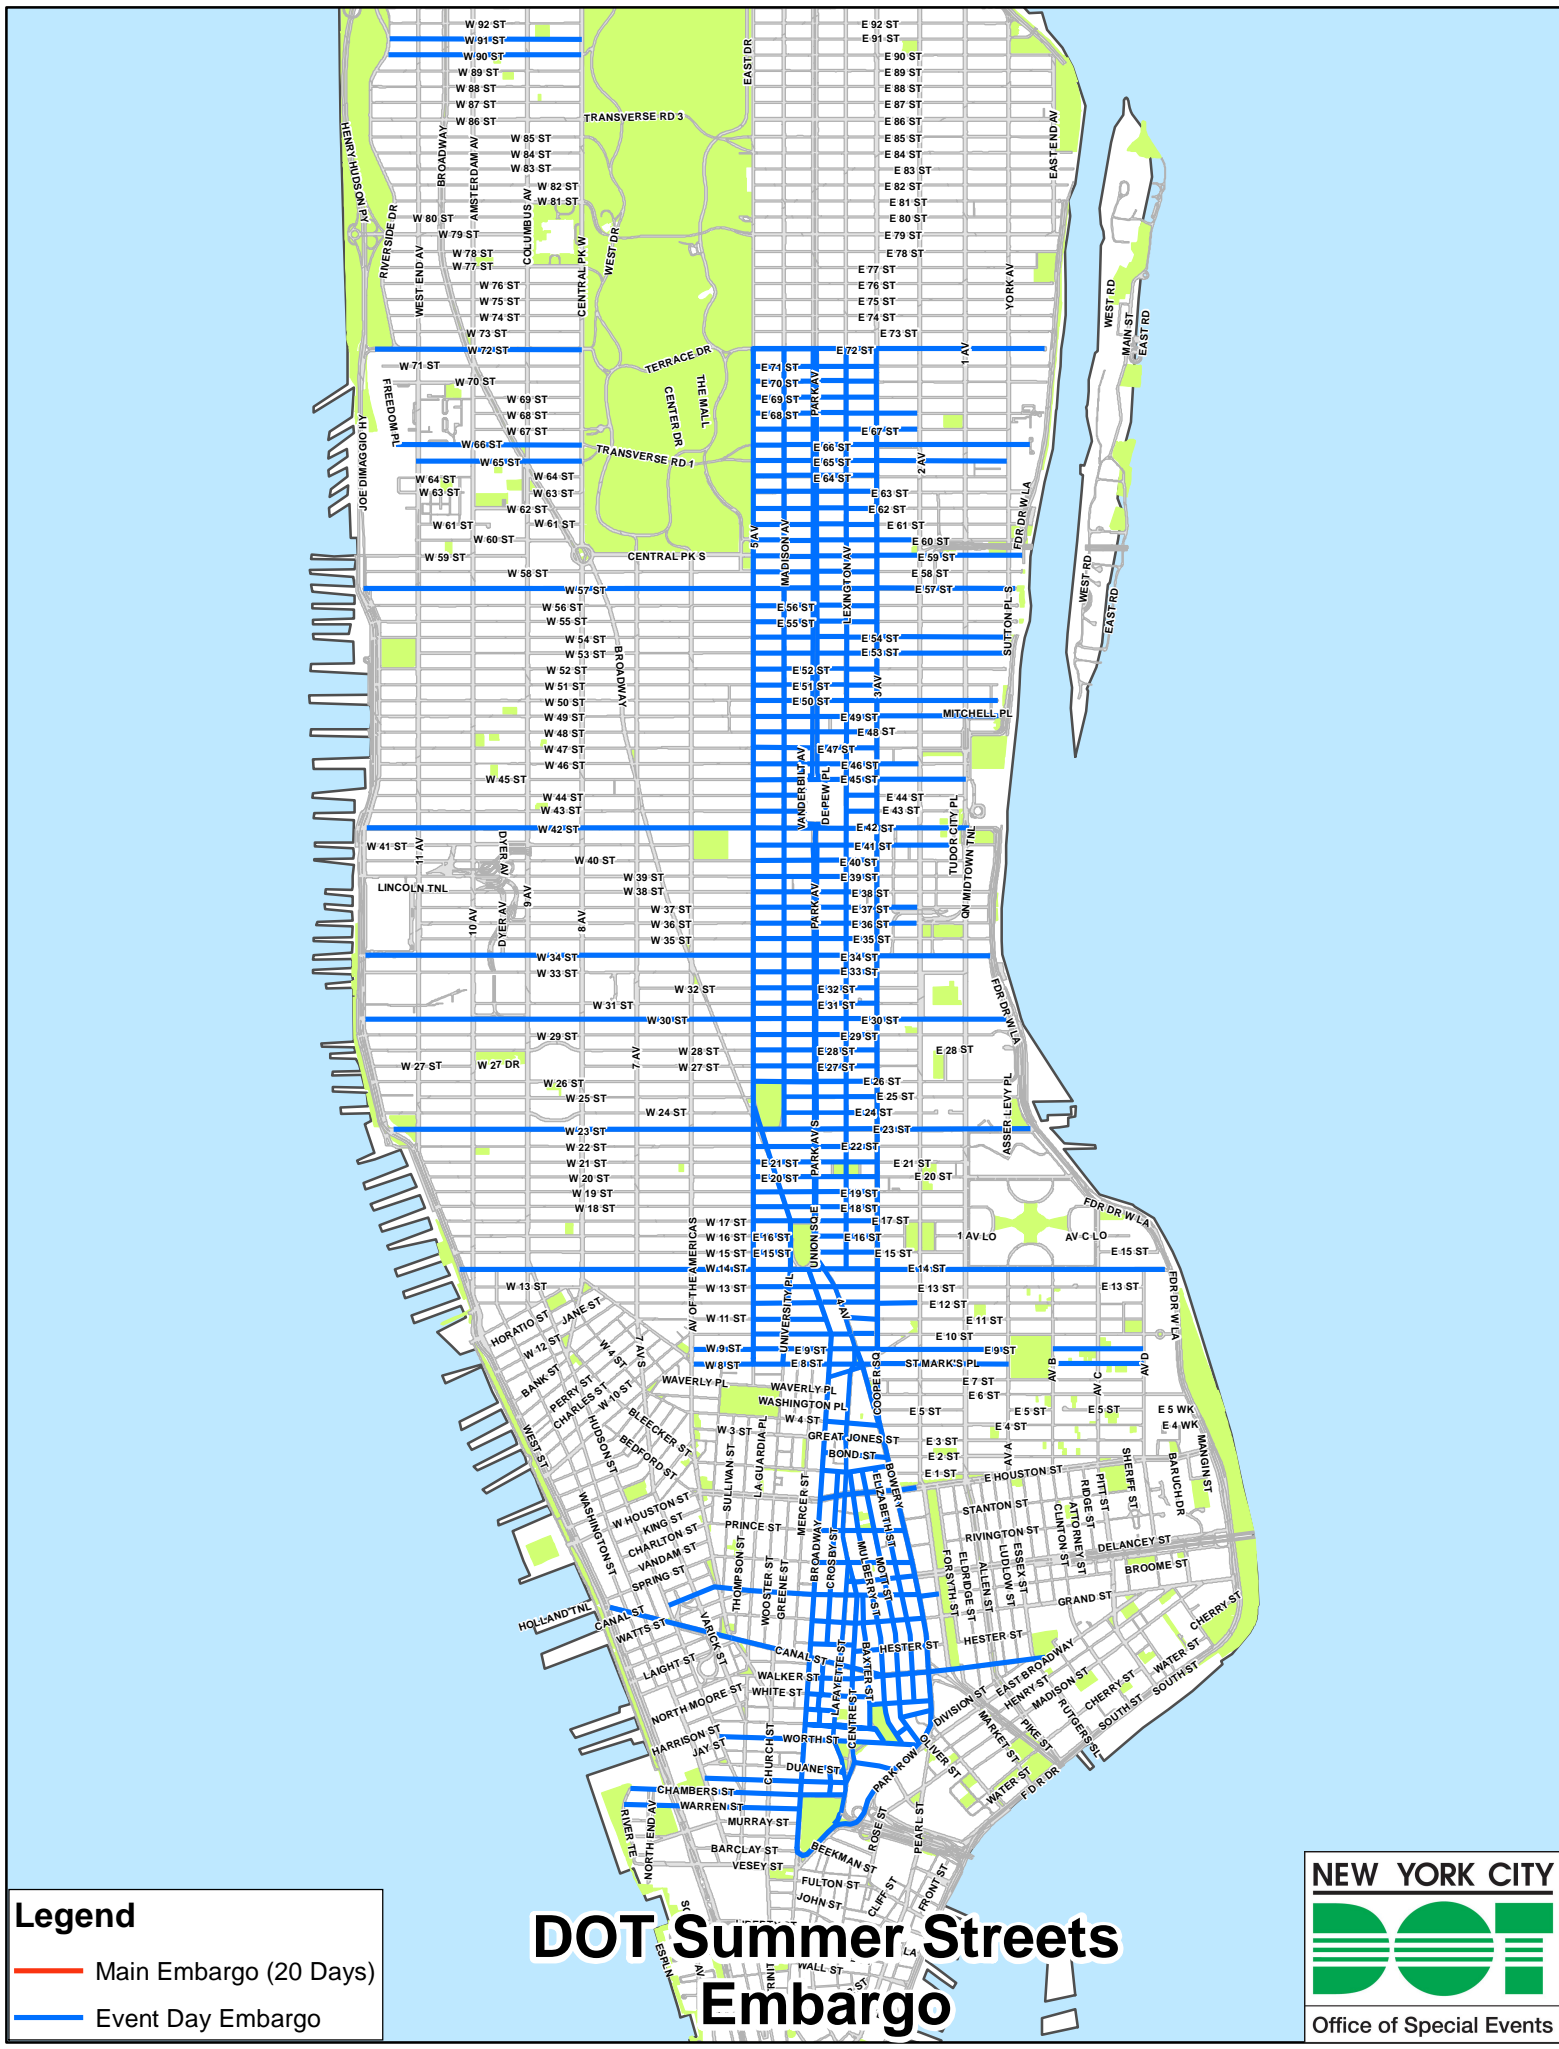

Legend

- Main Embargo (20 Days)
- Event Day Embargo

DOT Summer Streets Embargo

NEW YORK CITY

Office of Special Events

Legend

- Main Embargo (20 Days)
- Event Day Embargo

DOT Summer Streets Embargo